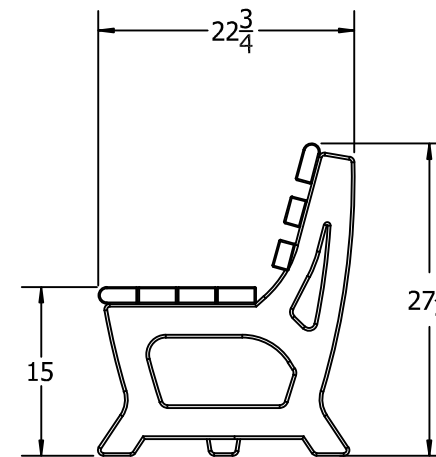

TOP VIEW

3D ISOMETRIC VIEW

FRONT VIEW

SIDE VIEW

- CED
- GRA
- GRE
- STANDARD COLORS**
- BRO
- OPTIONAL COLORS**

INSERT COLOR CODE IN PRODUCT NUMBER
CEDAR= CED, GRAY= GRA, GREEN= GREEN, BROWN=BRO

EXAMPLE: BROWN BROOKLYN 6 FT. BENCH =
PB 6**BRO**BROOK