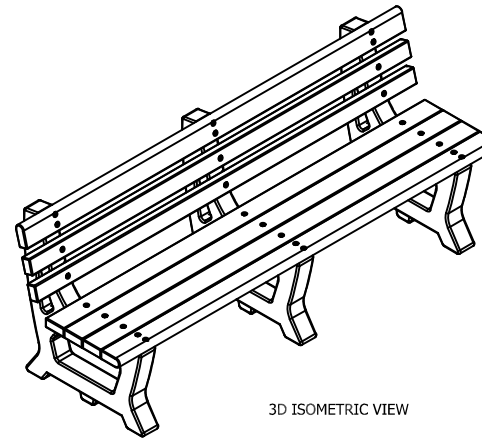

TOP VIEW

3D ISOMETRIC VIEW

FRONT VIEW

SIDE VIEW

- CED
- GRA
- GRE
- STANDARD COLORS**
- BRO
- OPTIONAL COLORS**

INSERT COLOR CODE IN PRODUCT NUMBER
CEDAR= CED, GRAY= GRA, GREEN= GREEN, BROWN=BRO

EXAMPLE: BROWN BROOKLYN 6 FT. BENCH =
PB 6**BRO**BROOK