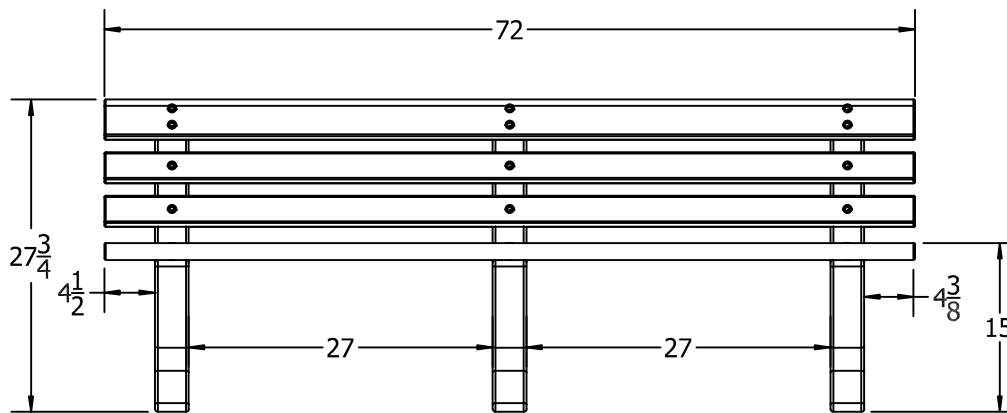

TOP VIEW

3D ISOMETRIC VIEW

FRONT VIEW

SIDE VIEW

- CED
- GRA
- GRE
- STANDARD COLORS**
- BRO
- OPTIONAL COLORS**

INSERT COLOR CODE IN PRODUCT NUMBER
CEDAR= CED, GRAY= GRA, GREEN= GREEN, BROWN=BRO

EXAMPLE: BROWN BROOKLYN 6 FT. BENCH =
PB 6**BRO**BROOK